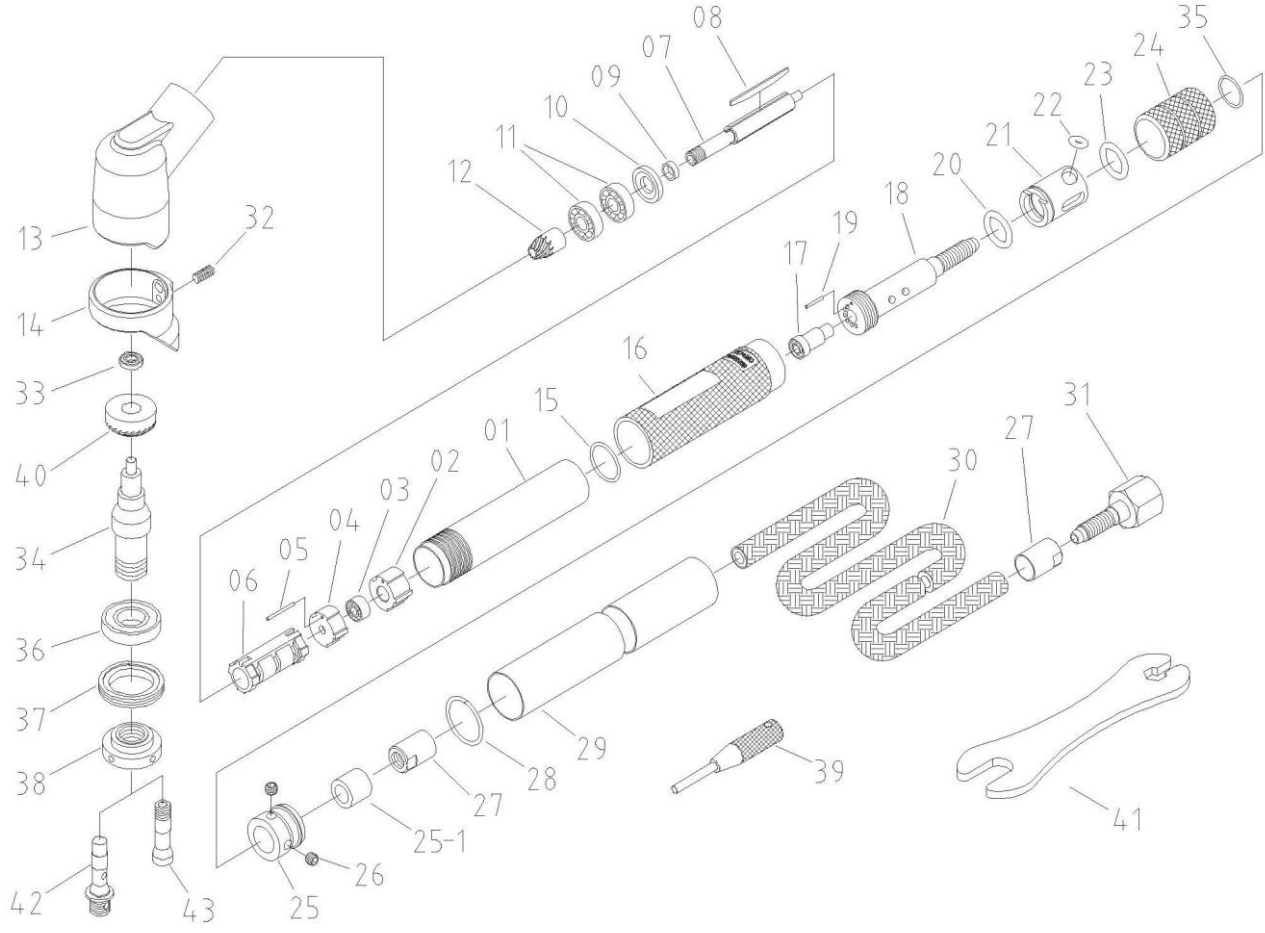

OS-212M **GAV** HAVALI MİKRO KALIPÇI TAŞLAMA

| NO. | PARÇA ADI | ADET | NO. | PARÇA ADI | ADET |
|-----|----------------------|------|------|-------------------|------|
| 1 | SLEEVE | 1 | 23 | O-RING | 1 |
| 2 | INTAKE PLATE | 1 | 24 | SLIDING KNOB | 1 |
| 3 | BALL BEARING | 1 | 25 | REAR HOLDER | 1 |
| 4 | BEARING PLATE | 1 | 25-1 | EXHAUST COTTON | 1 |
| 5 | PIN | 1 | 26 | SCREW | 2 |
| 6 | CYLINDER | 1 | 27 | HOSE RING | 2 |
| 7 | ROTOR | 1 | 28 | CALMP | 1 |
| 8 | POLY KETONE-BAKELITE | 3 | 29 | MUFFLER TUBE | 1 |
| 9 | COLLAR | 1 | 30 | AIR HOSE | 1 |
| 10 | SPACER | 1 | 31 | INLET CONNECTOR | 1 |
| 11 | BALL BEARING | 2 | 32 | SCREW | 1 |
| 12 | SPIRAL BEVEL GEAR | 1 | 33 | BALL BEARING | 1 |
| 13 | HEAD COVER | 1 | 34 | SHAFT | 1 |
| 14 | COVER HEAD | 1 | 35 | O-RING | 1 |
| 15 | O-RING | 1 | 36 | BALL BEARING | 1 |
| 16 | RUBBER SLEEVE | 1 | 37 | LOCK NUT | 1 |
| 17 | INTAKE STEEL TUBE | 1 | 38 | MOMENTUM HEAD | 1 |
| 18 | HOSE PLUG | 1 | 39 | FIXED PIN | 1 |
| 19 | PIN | 1 | 40 | SPIRAL BEVEL GEAR | 1 |
| 20 | O-RING | 1 | 41 | SPANNER | 1 |
| 21 | BUSHING | 1 | 42 | SHAFT | 1 |
| 22 | O-RING | 1 | 43 | COLLET CHUCK | 1 |